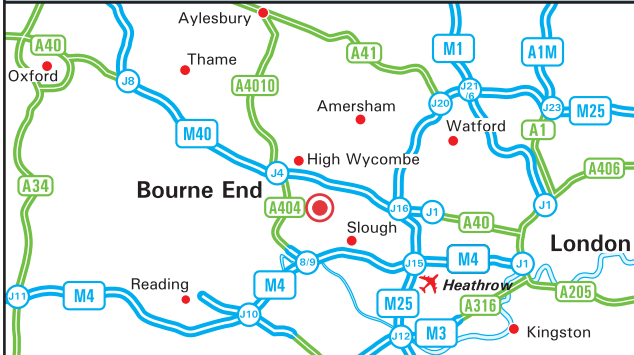

### From M4

- Exit the motorway at junction 8/9 taking the A404(M).
- Stay on the dual carriageway, under the A4 past the turn off to Henley, until you reach the roundabout at Bisham.
- Continue straight over the roundabout, staying on the A404 for a further 3 miles and take the sliproad exit.
- At the roundabout take the third exit onto the A4155 towards Bourne End, continue for approx. 2 miles, go past the parade of shops in Bourne End and turn left into Cores End Road (A4094).
- Take the first turning on the right onto Furlong Road.
- We are located on the left hand side.

### From M40 Southbound

- Exit the M40 at Junction 4, taking the A404 signs to Marlow, Maidenhead and M4.
- After approximately 2 miles take the sliproad exit.
- At the roundabout take the first exit onto the A4155 towards Bourne End, continue for approx. 2 miles, go past the parade of shops in Bourne End and turn left into Cores End Road (A4094).
- Take the first turning on the right onto Furlong Road.
- We are located on the left hand side.

### From M40 Northbound

- Exit the M40 at Junction 3, at the roundabout take the first exit onto the A4094 towards Bourne End.
- Pass under the M40 and at the roundabout take the first exit.
- Remain on the A4094 for approx. 2.2 miles, and at the next roundabout take the second exit into Bourne End.
- After approx 700 yards turn left into Furlong Road.
- We are located on the left hand side.

### By Train

- The nearest station is Bourne End, services operate from London (Paddington) and Reading via Maidenhead Station.
- We are a short walk from the station.
- For further information about train times and fares, please telephone the National Rail Enquiries Line on 08457 48 49 50.