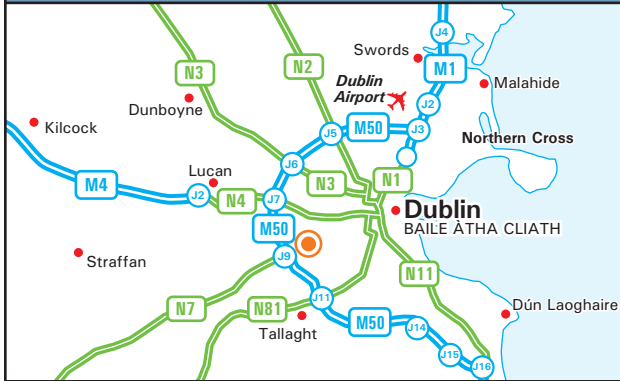

From M50

- Leave the M50 at junction 9 Red Cow Roundabout.
- At the roundabout at the top of the slip road take the first exit onto the R110 (Naas Road).
- Continue for 1 km and turn left at the roundabout onto R134 Nangor Road.
- Continue straight over the first roundabout, and at the second roundabout turn right into Park West Avenue.
- At the next roundabout turn left onto Park West Road.
- Turn left at the next roundabout onto Yeats Way.
- Continue straight at two mini roundabouts, and at the next mini roundabout turn right.
- We are situated in the first building on the left hand side.

By Train

- The nearest station is Park West & Cherry Orchard Station.
- We are a short walk from the station.
- For Further information on train timetables and fares please call 1850 366222.